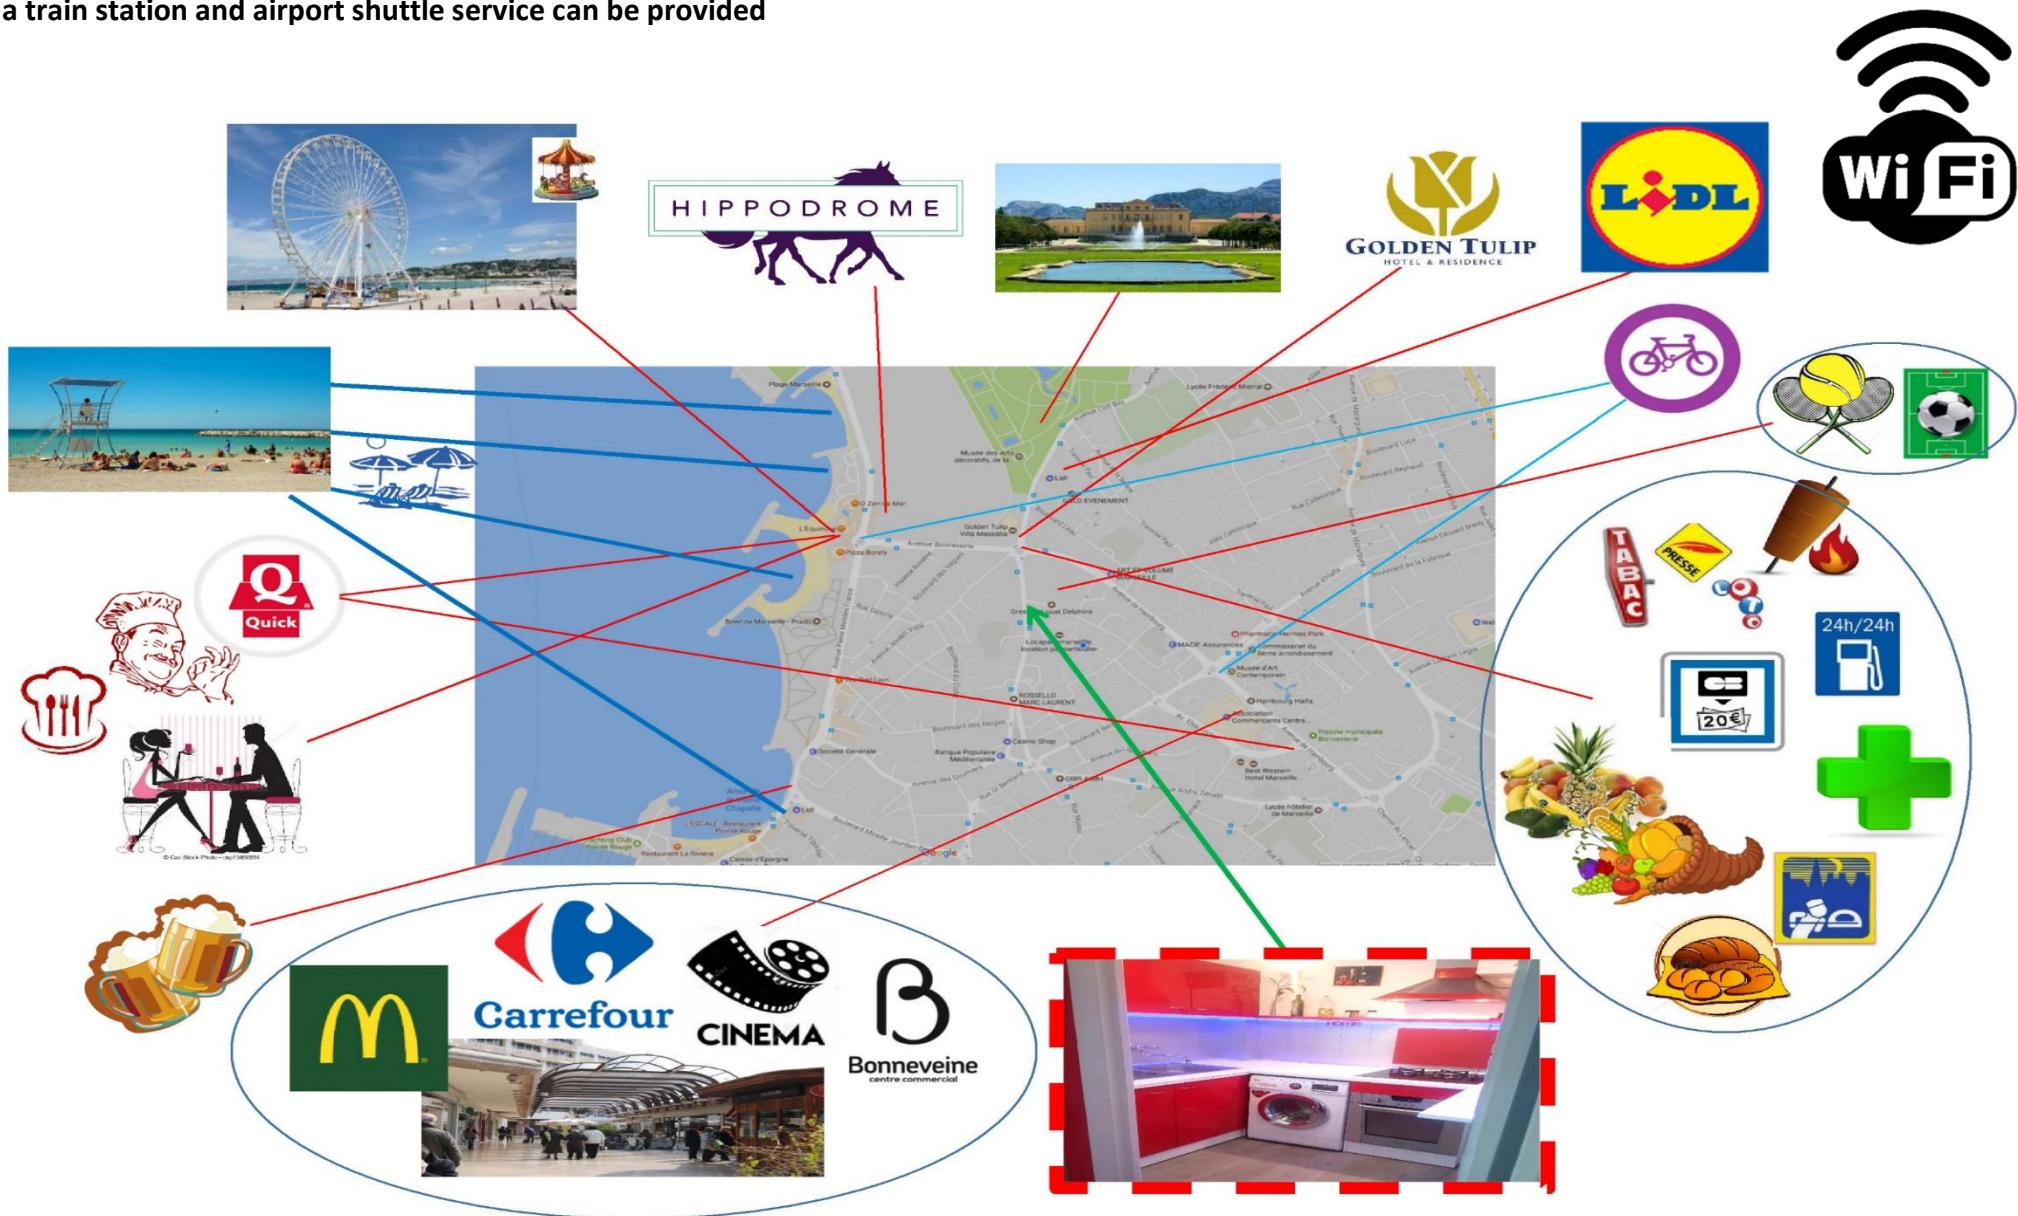

# Acces to Playa / Beach (9 min normal walking)

**50 m<sup>2</sup> Apartment 1 living Room + 2 Bed Rooms**  
[www.holidayrendezvous.com](http://www.holidayrendezvous.com)

 Situé à Marseille Prado proche de la plage à 10 minutes à pied seulement, l'établissement vous propose un hébergement en appartement de 50 m<sup>2</sup> confortablement équipé, avec 3 Pièces et 1 cuisine, un jardin collectif et un parking privé gratuit. + WIFI  
Extra : un service de navette gare train et aéroport peut être assuré

 Located in Marseille Prado close to the beach, just 10 minutes' walk away, the establishment offers accommodation in a 50 m<sup>2</sup> apartment that is comfortably equipped, with 3 rooms and 1 kitchen, a shared garden and free private parking. + WIFI  
Extra: a train station and airport shuttle service can be provided

Le Cap Canaille

Le Mugel

Figuerolles

The Unique and Best Sandy Beach in Marseille

Google earth

The Unique and Best Sandy Beach in Marseille

Extra : un service de navette gare train et aéroport peut être assuré

Located in Marseille close to the beach, just 10 minutes' walk away, the establishment offers accommodation in a 50 m<sup>2</sup> apartment that is comfortably equipped, with 3 rooms and 1 kitchen, a shared garden and free private parking.