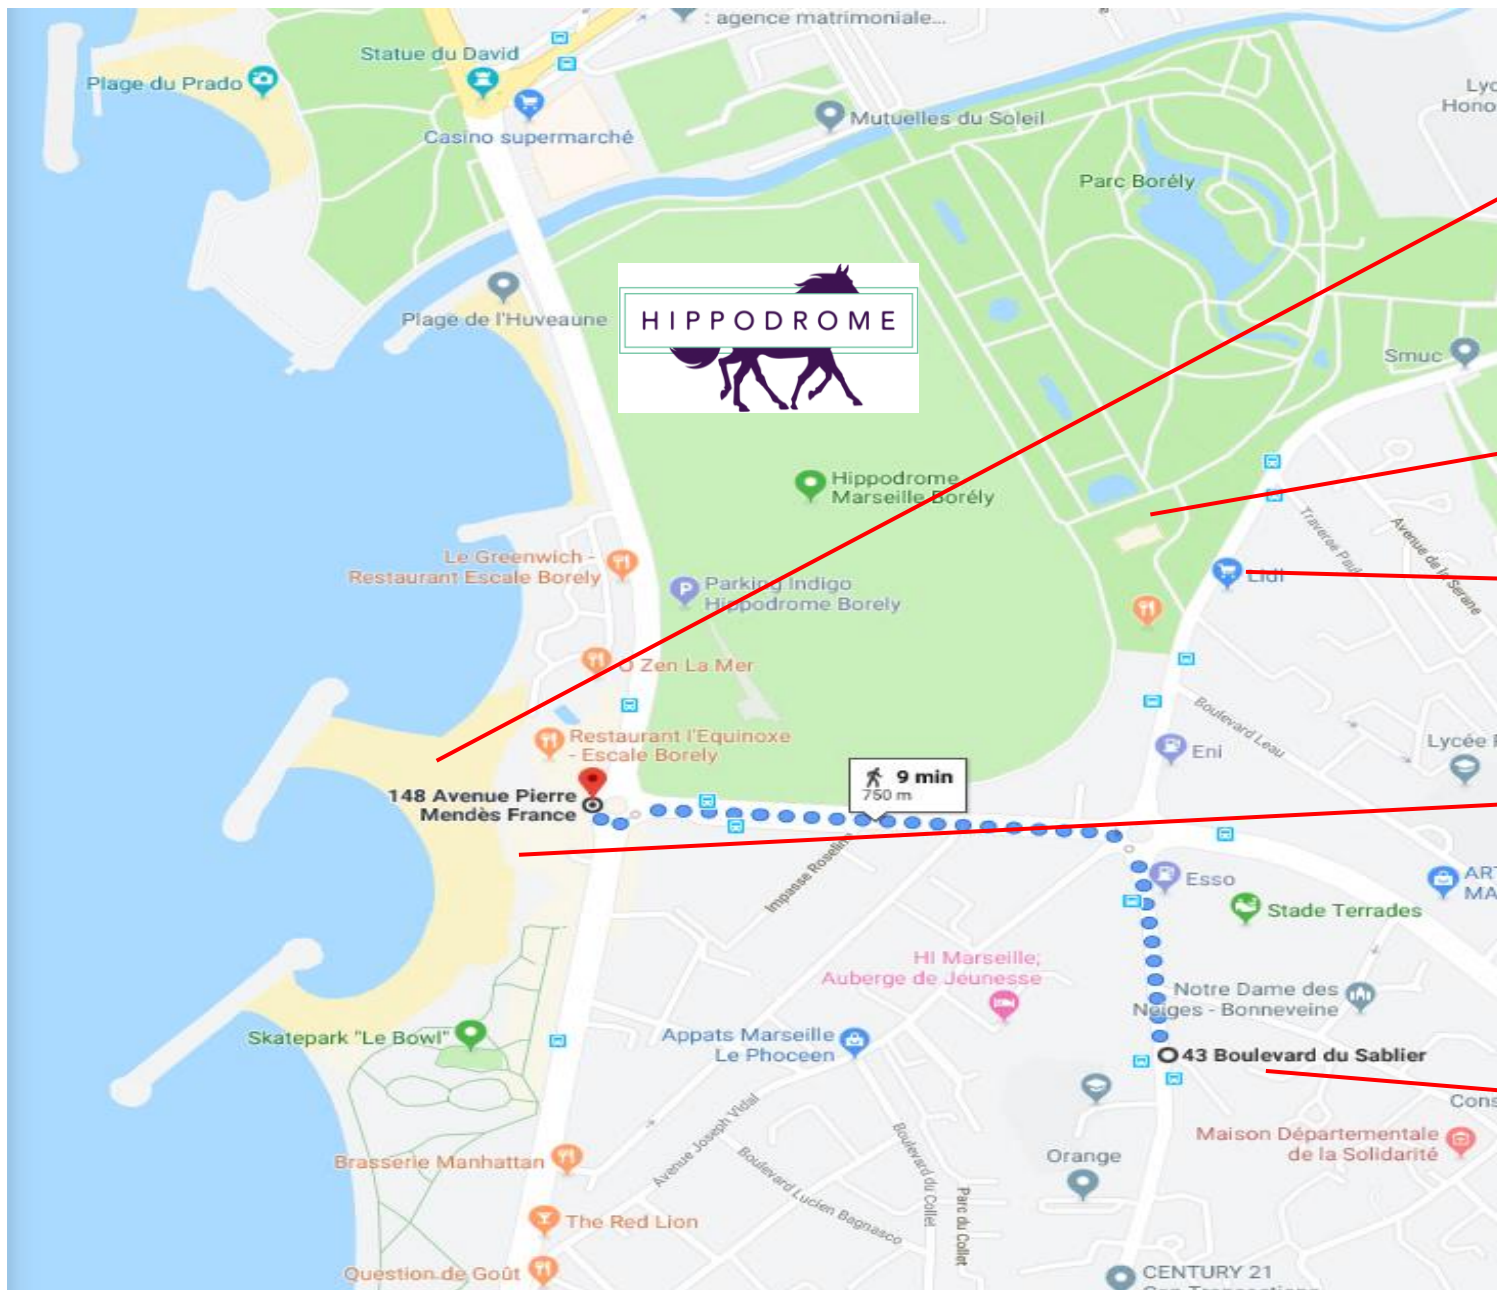

Acces to Playa / Beach (9 min normal walking)