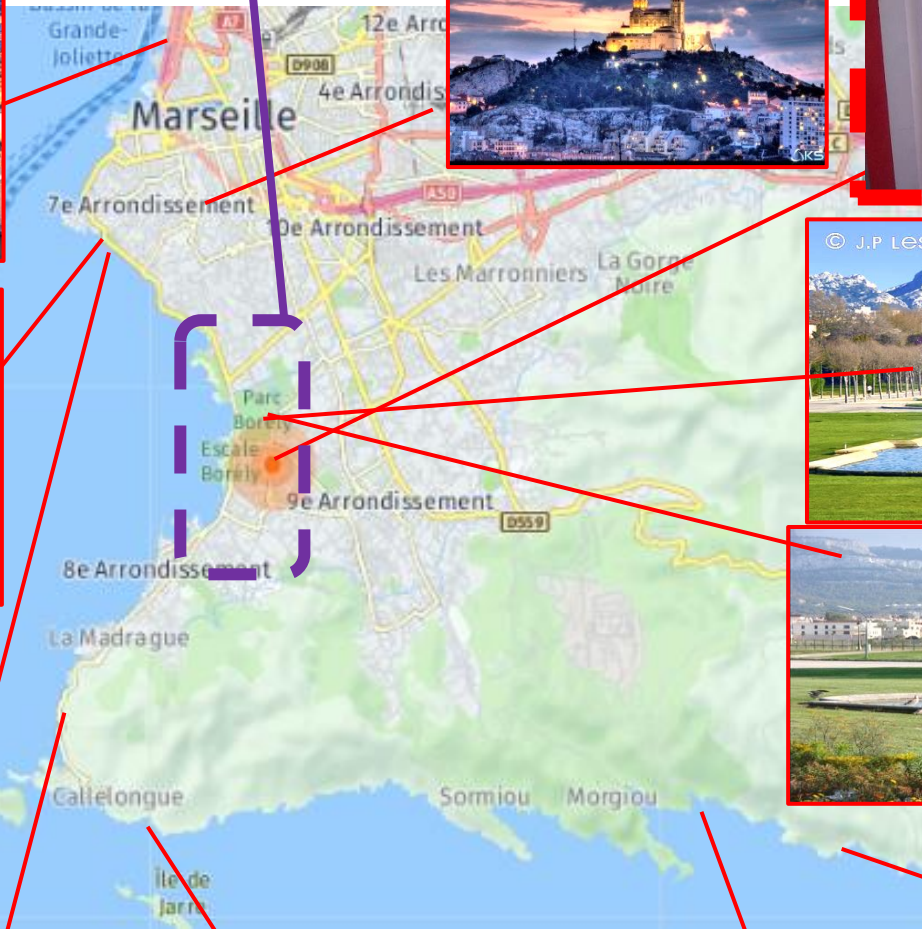

 Located in Marseille Prado close to the beach, just 10 minutes' walk away, the establishment offers accommodation in a 50 m<sup>2</sup> apartment that is comfortably equipped, with 3 rooms and 1 kitchen, a shared garden and free private parking. + WIFI  
Extra: a train station and airport shuttle service can be provided

La Madrague

Samena

L'Escalette

Les Goudes

Ile Maire

Callelongue

La Mounine

Ile de Jarre

Le Cap Canaille

Le Mugel

Figuerolles

The Unique and Best Sandy Beach in Marseille

Google earth

The Unique and Best Sandy Beach in Marseille

# 10 min Walk